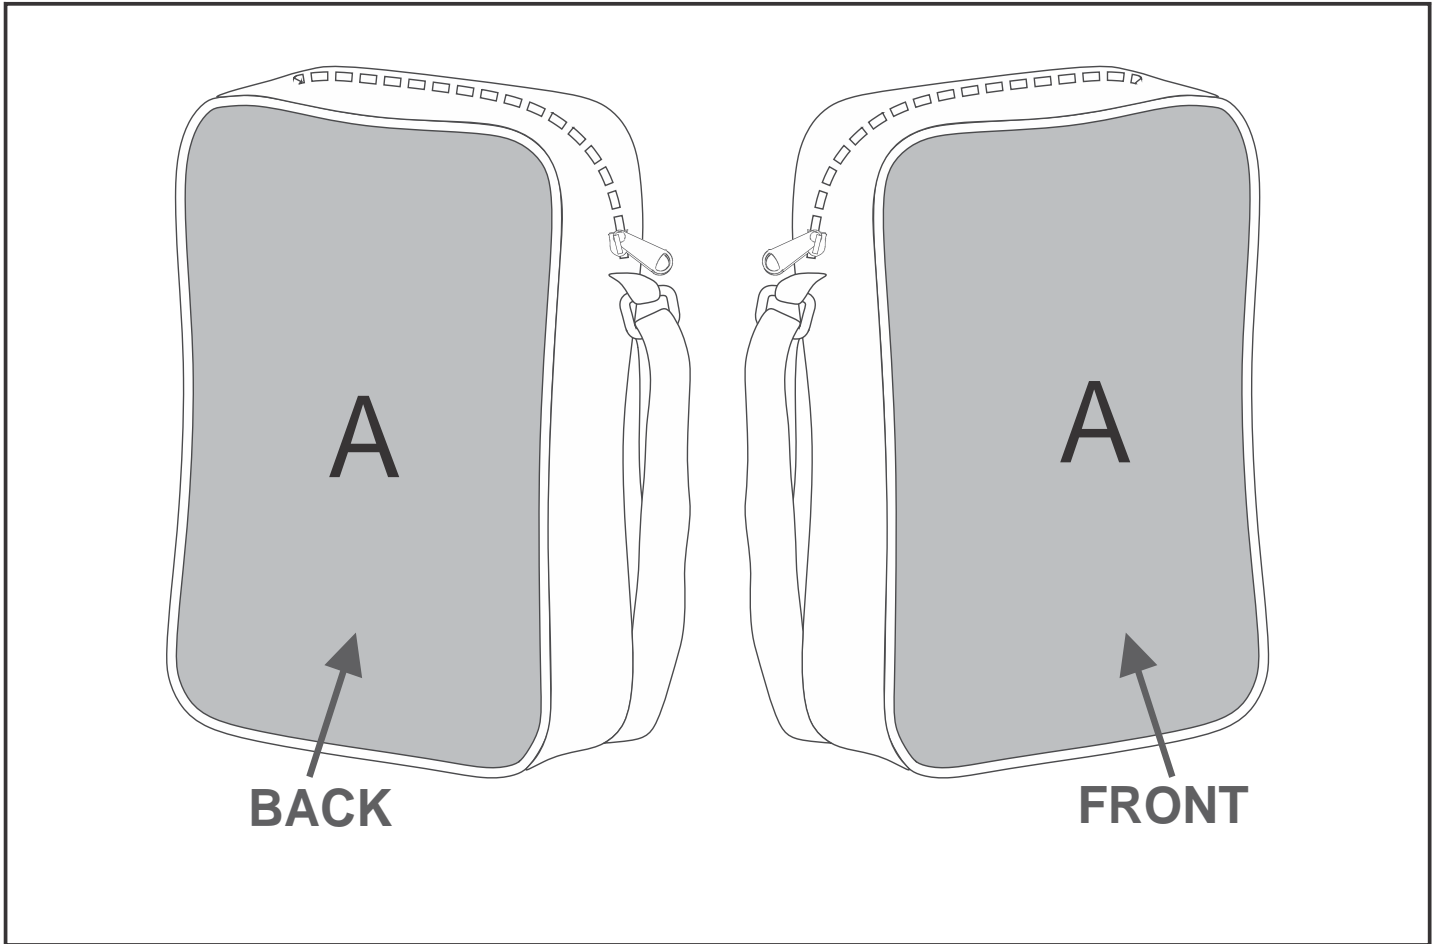

# BC-HP-77-G

Hoppla Worldly Crossbody Bag

## Need to know:

Includes 1-Position Sublimation (setup fees apply)

- Please Note: We cannot guarantee 100% logo Alignment on all Brandable Panels.

## Branding Options:

| Position | Branding Method (Branding Code) | No. of Colours | Dimension               |
|----------|---------------------------------|----------------|-------------------------|
| A        | Custom Sublimation A (CPSUB-A)  | Full Colour    | 432mm wide x 280mm high |